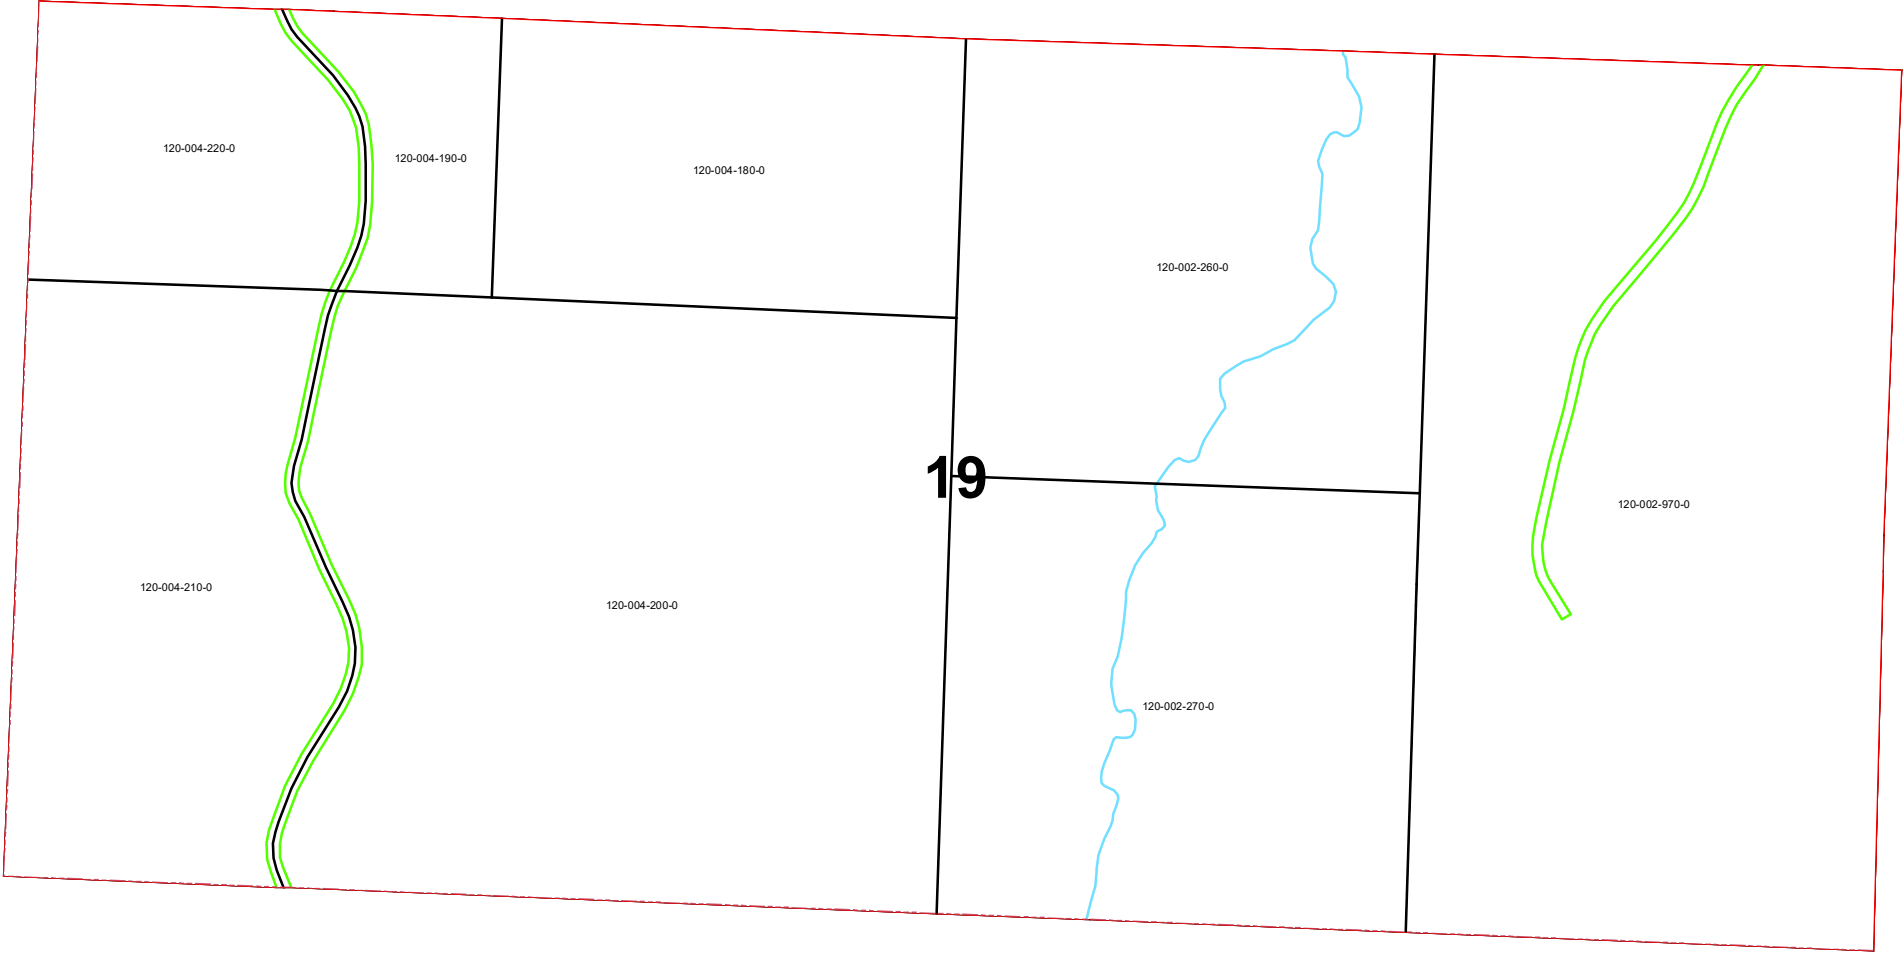

MEIGSVILLE TOWNSHIP SECTION 19 R11 TWP 10 MORGAN COUNTY, OHIO

PIN	Owner	VOL	PAG	LegalDescr	Acres	Survey_Ref
120-004-200-0	ARNOLD HILLARY J	OR213	447	R11 T10 S19 SD 7	79.46	NoSurvey.pdf
120-004-210-0	ARNOLD HILLARY J	OR213	447	R11 T10 S19 SD 3	33.79	NoSurvey.pdf
120-004-180-0	ARNOLD HILLARY J	OR213	447	R11 T10 S19 SD 5	27.5	NoSurvey.pdf
120-004-190-0	ARNOLD HILLARY J	OR213	447	R11 T10 S19 SD 8	10.25	NoSurvey.pdf
120-004-220-0	ARNOLD HILLARY J	OR213	447	R11 T10 S19 SD 6	17.25	NoSurvey.pdf
120-002-970-0	COPELAND ROD S & ALISA C	OR69	181	R11 T10 S19 SD 1	82	NoSurvey.pdf
120-002-270-0	TROYER JOSEPH & EMILY	OR233	1881	R11 T10 S19 SD 4	41.5	NoSurvey.pdf
120-002-260-0	TROYER JOSEPH & EMILY	OR233	1881	R11 T10 S19 SD 2	41.5	NoSurvey.pdf

Boundaries		
—	Hydro	— Section
—	Roads	— Lot
—	County	- - - Township
—	Parcel	— ROW

Disclaimer: The information that these maps contains is for reference purposes only. Please bring any erros to the attention of the Engineer's Office staff. Thank you